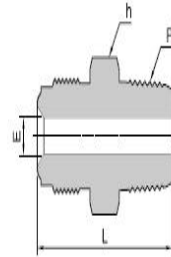

Metal Seal Types • CMC/CME/CMN/CFN

Male Connector

CMC

Part No.	P (NPT)	E	h		L	Working Pressure	
			in	mm		psi	bar
04CMC-02N	1/8	4.6	5/8	15.87	33.3	8000	550
04CMC-04N	1/4	4.6	5/8	15.87	37.8	8000	550
08CMC-06N	3/8	9.6	15/16	23.81	41.9	3500	240
08CMC-08N	1/2	10.2	15/16	23.81	46.7	3500	240
12CMC-12N	3/4	15.7	15/16	33.33	55.6	3000	200
16CMC-16N	1	22.1	1-5/8	41.27	62.7	2400	160