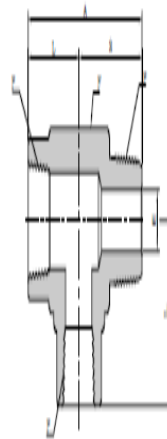

Street Tee

PST

Connects Male Pipe To Female Pipe

Part No.	Pipe Size	Dimensions				
	PT,NPT	A	L	S	E	F
PST-02	1/8	48.5	26.4	22.1	4.8	1/2
PST-04	1/4	59.4	29.7	29.7	7.0	11/16
PST-06	3/8	68.1	36.1	32.0	10.0	13/16
PST-08	1/2	79.2	39.6	39.6	12.0	1