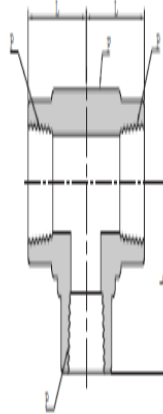

Female Tee

PFT

Connects Male Pipe To Male Pipe

Part No.	Pipe Size	Dimensions			
	P-PT,NPT	A	L	E	F
PFE-02	1/8	52.8	26.4	8.6	1/2
PFE-04	1/4	59.4	29.7	11.4	11/16
PFE-06	3/8	72.1	36.1	15.0	13/16
PFE-08	1/2	79.2	39.6	18.5	1