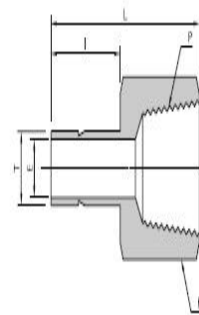

Tube Fittings • UFA/UPCW

Female Adapter
UFA

Connects Fractional Uni-Lok Port to Male NPT Thread

Part No.	Tube O.D. T		P (NPT)	E Min	h		l	L
	in	mm			in	mm		
20UFA-20N	1-1/4	31.75	1-1/4	27	2-1/8	53.9	40.0	77.7
24UFA-24N	1-1/2	38.10	1-1/2	33	2-3/8	60.3	51.5	88.9
32UFA-32N	2	50.80	2	45	2-7/8	73.0	68.4	107.4

Female ISO Tapered Threads are available for all fractional UFA. Add "R" as a suffix instead of "N".